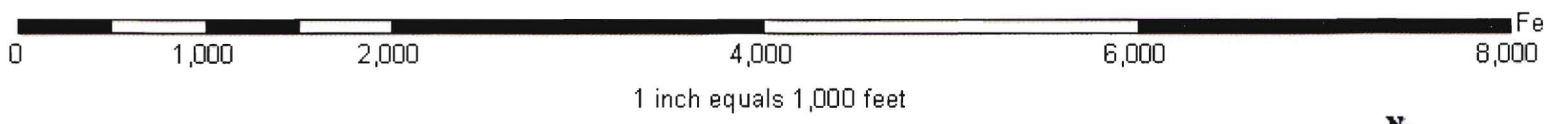

Bent Tree HOA Management Points

Legend

- ◆ Bug Tree to Remove
- ▭ Subdivision Boundary

Annotation of points on the Bent Tree Map.

Point	Latitude	Longitude	Lot Number	Findings
1	39.081398	104.810297	Lot 169	Told landowner to watch this tree, possible Ips, if turns brown this spring-remove.
2	39.08137	104.808521	Lot 171	1 MPB tree, had been struck by lightning and beetles then got into it.
3	39.08526	104.811937	Lot 141	1 MPB tree
4	39.085171	104.797895	Lot 80	1 Ips tree
5	39.088353	104.80269	Lot 28	1 MPB tree
6	39.090179	104.799531	Lot 41	1 Ips beetle tree
7	39.090278	104.797341	Lot 39	1 Ips beetle tree flagged.
8	39.091004	104.797873	39 or 40	3 Ips beetle trees flagged
9	39.09112	104.798837	Lot 40	1 Ips beetle tree flagged, and 1 already dead from Ips sometime in last few years)
10	39.091755	104.798976	Lot 248	1 Ips beetle tree
11	39.092983	104.798843	Lot 241	1 Ips beetle tree
12	39.093242	104.79912	Lot 243	1 MPB tree
13	39.093924	104.799932	243 or 244	Dying tree flagged, looks like the dwarf mistletoe has killed it.
14	39.091904	104.796813	Lot 237	1 MPB tree
15	39.091574	104.796801	Lot 237	1 MPB tree
16	39.093635	104.794694	Lot 233	2 MPB trees flagged near the trail easement along Roller Coaster Rd.